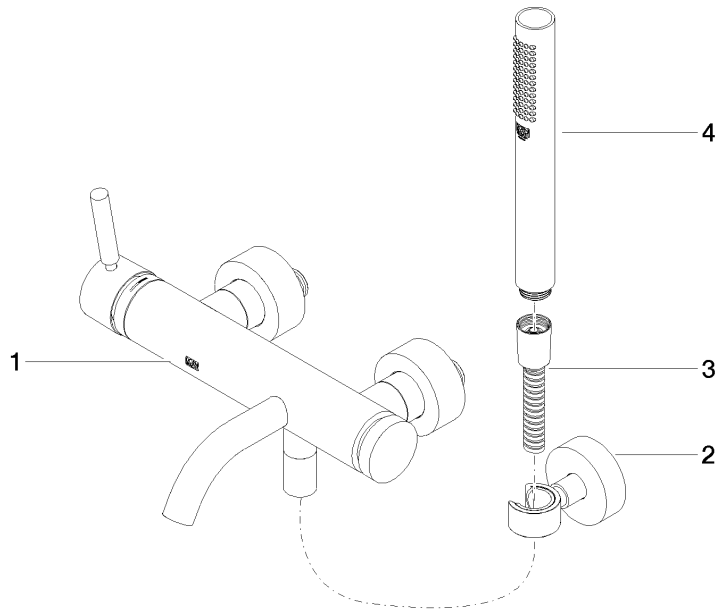

33 233 660

- spout: circular, air-enriched flow
- max. flow 14 l/min at 3 bar flow pressure
- Hand shower: COMPACT RAIN, max. flow rate 6.8 l/min (at 3 bar)
- complete hand shower set with anti-scale system
- automatic bath/shower diverter
- 202mm projection
- slide-on rosettes Ø 60 mm
- gauge 150 mm - 15 mm
- 1/2" connection
- metal shower hose 1250mm with integrated anti-twist protection
- shower holder rosette Ø 57mm

Required miscellaneous

| | | |
|--|---------------------------------------|---------------|
| | Concealed adapter - | 35 080 970-90 |
| | ●please order two adapters (USA only) | 0010 |

33 233 660

mm [inches]

Flow rate chart

Codes & Standards

California Energy
Commission
(CEC)

META Single-lever bath mixer for wall mounting with hand shower set - Chrome

META

33 233 660

Certificates

Belgaqua_21-025- 27_1. LGA_29687. WRAS_2207043.

33 233 660

Spare parts list

| No. | Item Number | Name | Quantity used | Delivery time |
|-----|--------------------|--|---------------|---------------|
| 1 | 33 200 660-00 | META Single-lever bath mixer for wall mounting without shower set - Chrome | 1 | 10 |
| 2 | 28 050 920-00 | holder | 1 | 60 |
| 3 | 90 30 02 072 00-00 | Metal shower hose 1/2" x 3/8" x 1250 mm - Chrome | 1 | 10 |
| 4 | 90 12 11 140 30-00 | shower | 1 | 10 |