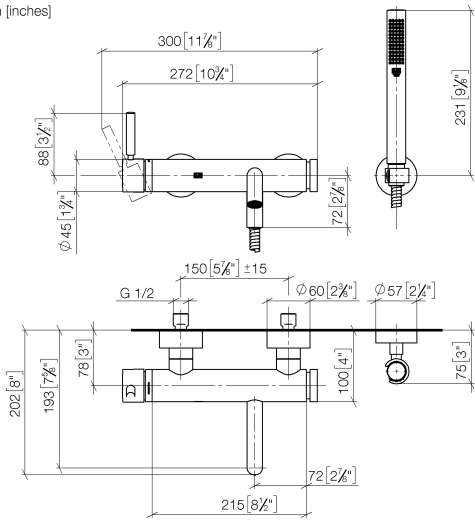

33 233 660

- spout: circular, air-enriched flow
- max. flow 14 l/min at 3 bar flow pressure
- Hand shower: COMPACT RAIN, max. flow rate 6.8 l/min (at 3 bar)
- complete hand shower set with anti-scale system
- automatic bath/shower diverter
- 202mm projection
- slide-on rosettes Ø 60 mm
- gauge 150 mm - 15 mm
- 1/2" connection
- metal shower hose 1250mm with integrated anti-twist protection
- shower holder rosette Ø 57mm

Required miscellaneous

| | | |
|--|---------------------------------------|---------------|
| | Concealed adapter - | 35 080 970-90 |
| | ●please order two adapters (USA only) | 0010 |

33 233 660

mm [inches]

Flow rate chart

Codes & Standards

California Energy
Commission
(CEC)

META Single-lever bath mixer for wall mounting with hand shower set - Chrome

META

33 233 660

Certificates

Belgaqua_21-025- 27_1. LGA_29687. WRAS_2207043.

33 233 660

Spare parts list

| No. | Item Number | Name | Quantity used | Delivery time |
|-----|--------------------|--|---------------|---------------|
| 1 | 33 200 660-00 | META Single-lever bath mixer for wall mounting without shower set - Chrome | 1 | 10 |
| 2 | 28 050 920-00 | holder | 1 | 60 |
| 3 | 90 30 02 072 00-00 | Metal shower hose 1/2" x 3/8" x 1250 mm - Chrome | 1 | 10 |
| 4 | 90 12 11 140 30-00 | shower | 1 | 10 |